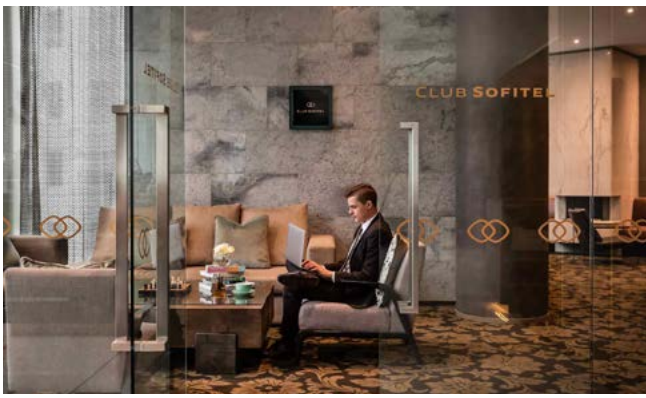

CLUB SOFITEL

Club Sofitel offers everything you need for a seamless stay. Sofitel's Club Lounge is one of a few in the city and provides you with Sofitel's signature French joie de vivre - the 'enjoyment of life' where you get to experience fine food and wine within a decadent décor whilst cosying up to our fireplace.

Benefits include:

- Breakfast served in Jardin Grill • Le Gouter afternoon tea
- Apero chic wine tasting • Shoe shine service • Pressing of one item
- Packing & unpacking* • 4pm late check-out *

* = on request